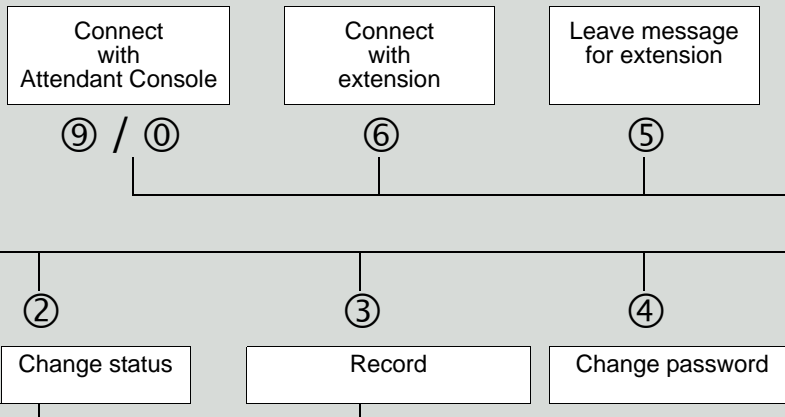

Internal call to voicemail box

- Call voicemail box (e.g., 351).

External call to voicemail box

- Call voicemail box (e.g., +49 89 1234-351)
- Enter office number and password.

Shared keys:

- 1 = Confirm
- 2 = Edit
- * = Enter station number
- # = Up one level

UC Suite Telephone User Interface (TUI)

Quick Reference Guide

This Quick Start Guide describes the basic functions of the voicemail box and how to use them over the phone. All functions are controlled using the keys on your phone. The voicemail box provides with context-sensitive prompts to assist in the operation. These provide you with information on the possible options available in the current menu.