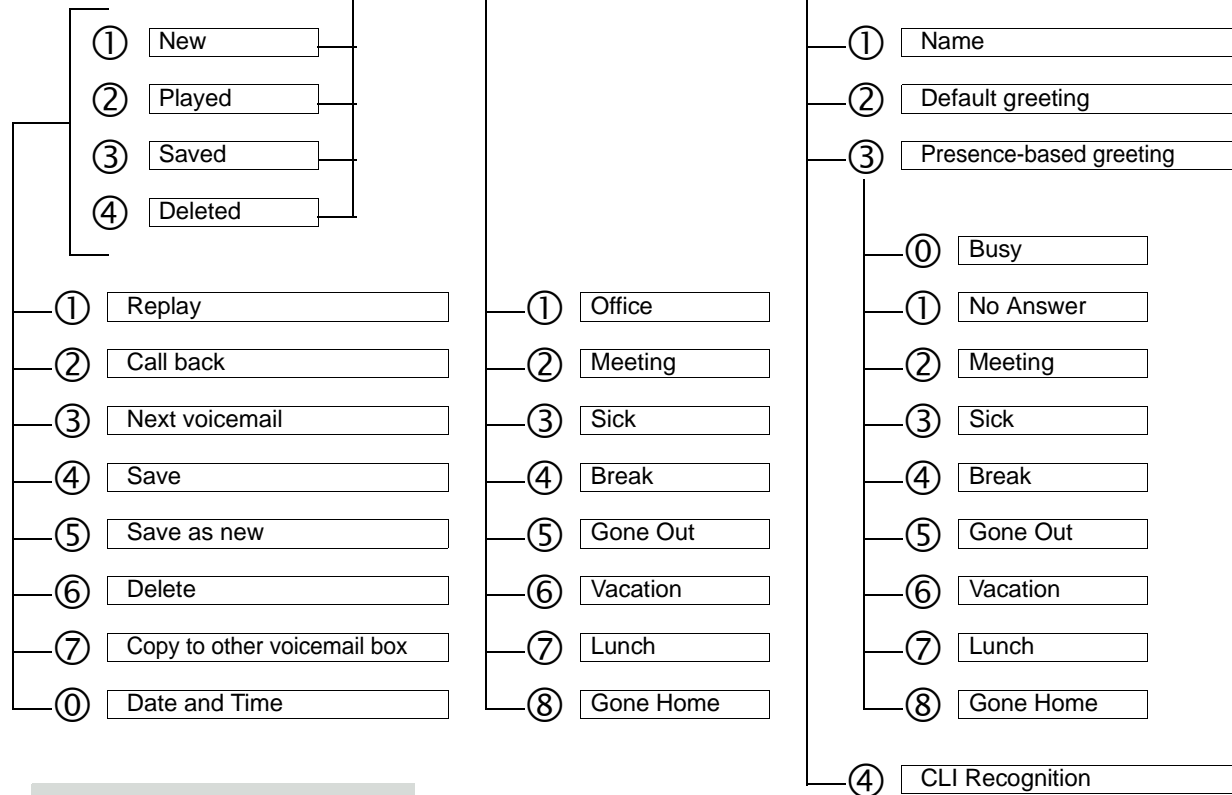

Internal call to voicemail box

- Call voicemail box (e.g., 351).

External call to voicemail box

- Call voicemail box (e.g., +49 89 1234-351)
- Enter office number and password.

Shared keys:

- 1 = Confirm
- 2 = Edit
- * = Enter station number
- # = Up one level

UC Suite Telephone User Interface (TUI)

Quick Reference Guide

This Quick Start Guide describes the basic functions of the voicemail box and how to use them over the phone. All functions are controlled using the keys on your phone. The voicemail box provides with context-sensitive prompts to assist in the operation. These provide you with information on the possible options available in the current menu.